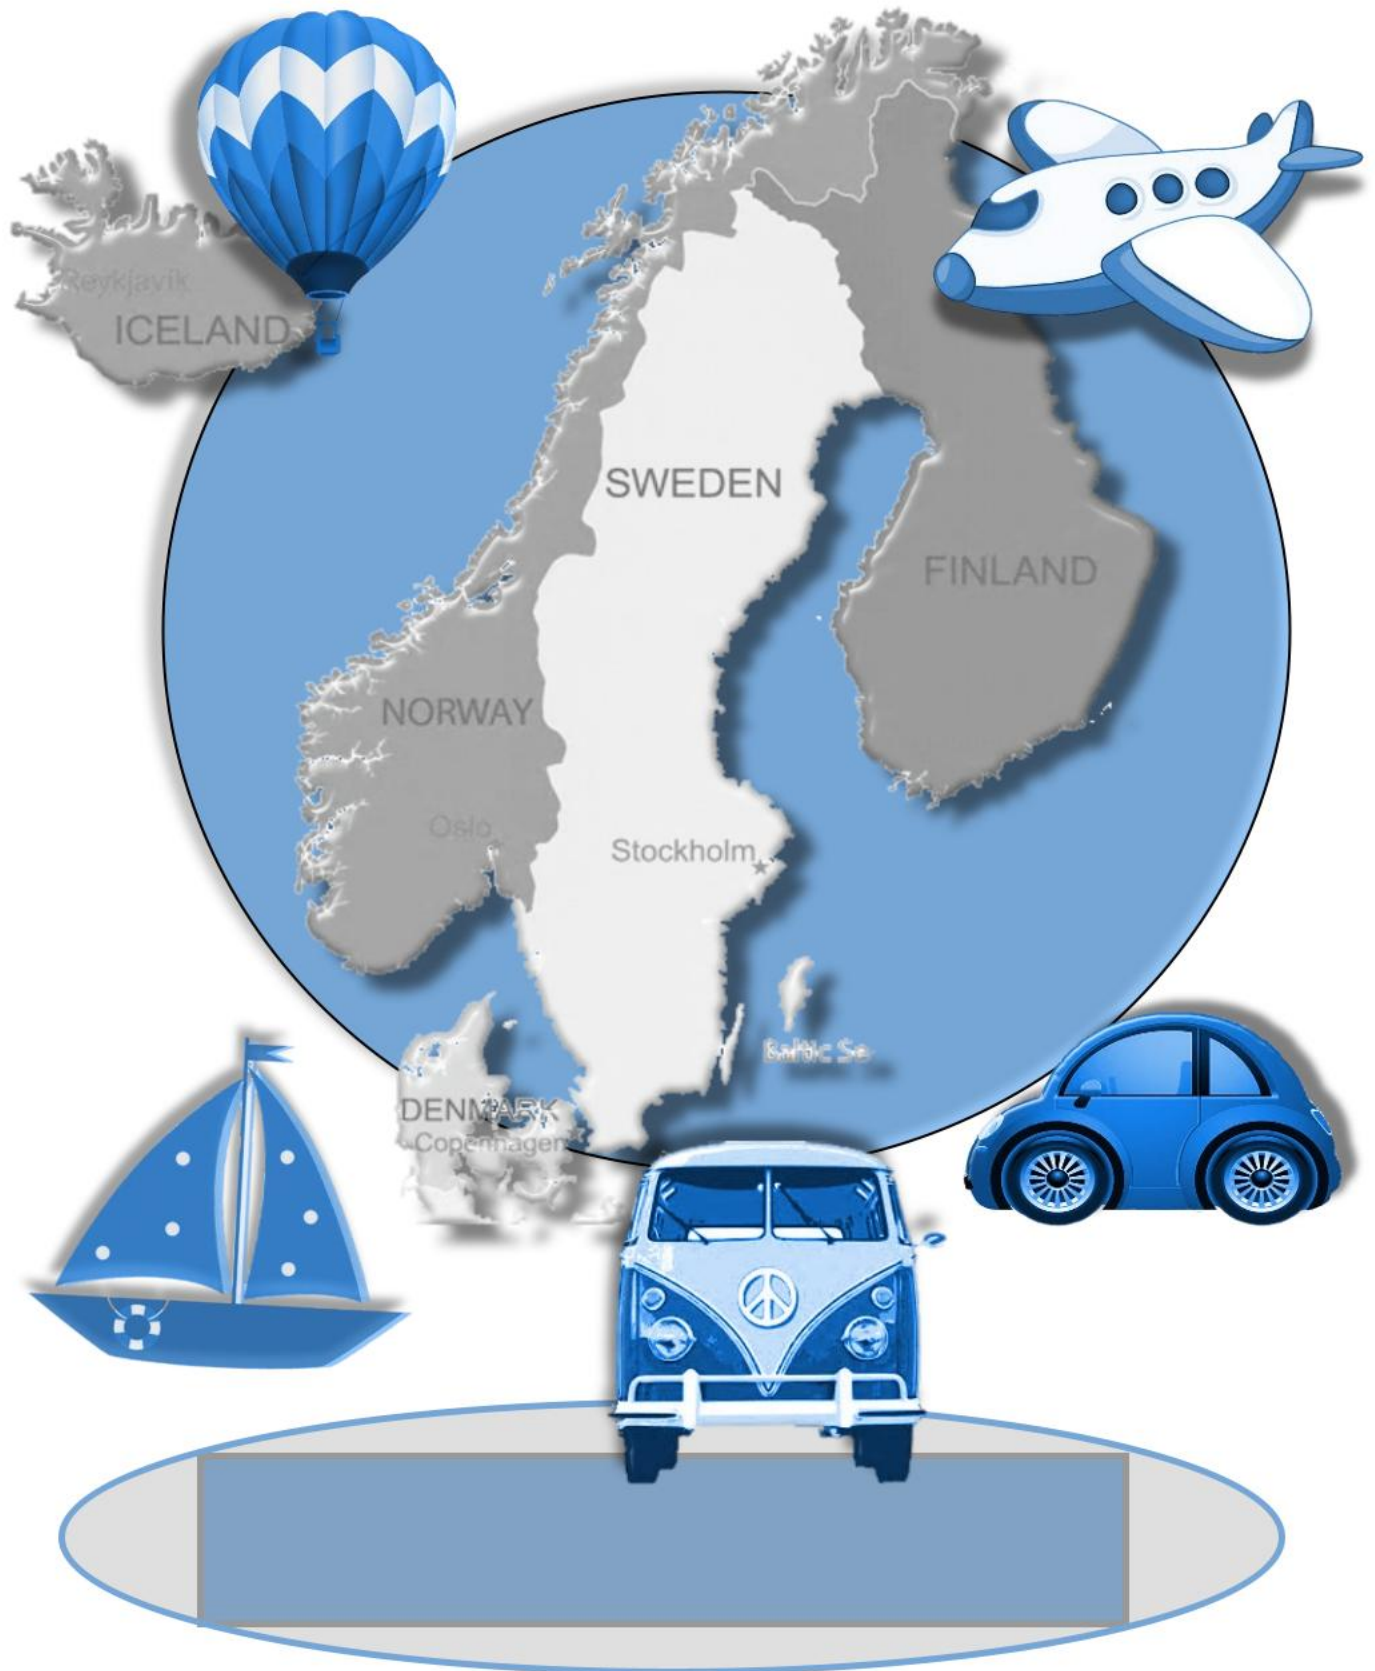

Mein Bordbuch

Mein Bordbuch

A horizontal rectangular box with a light blue background and a dark blue border, intended for writing or drawing.

Mein Bordbuch

+

Mein Bordbuch

Mein Bordbuch

Mein Bordbuch