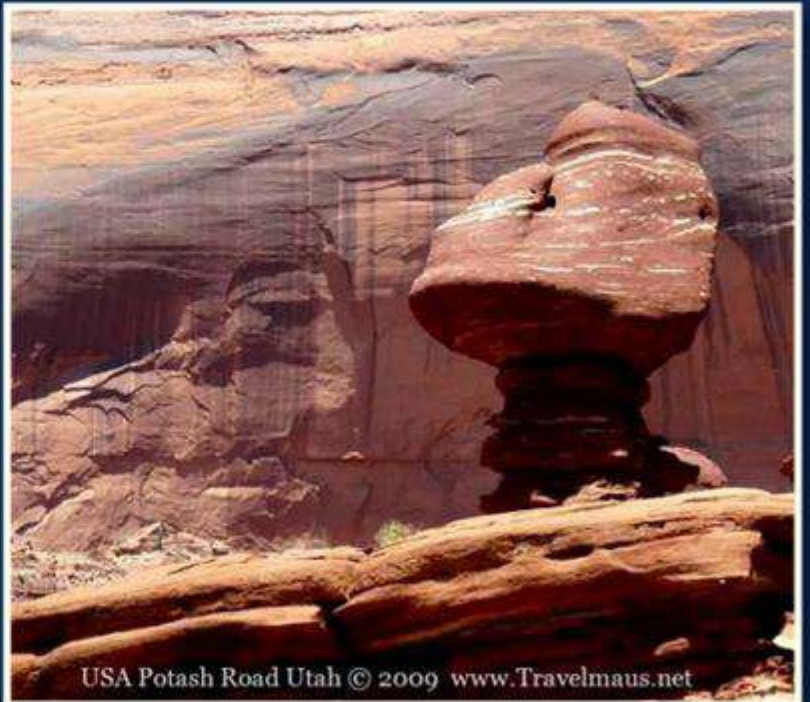

POTASH ROAD