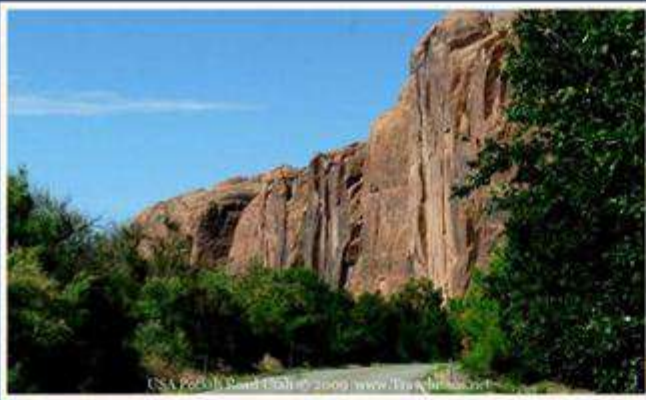

POTASH ROAD