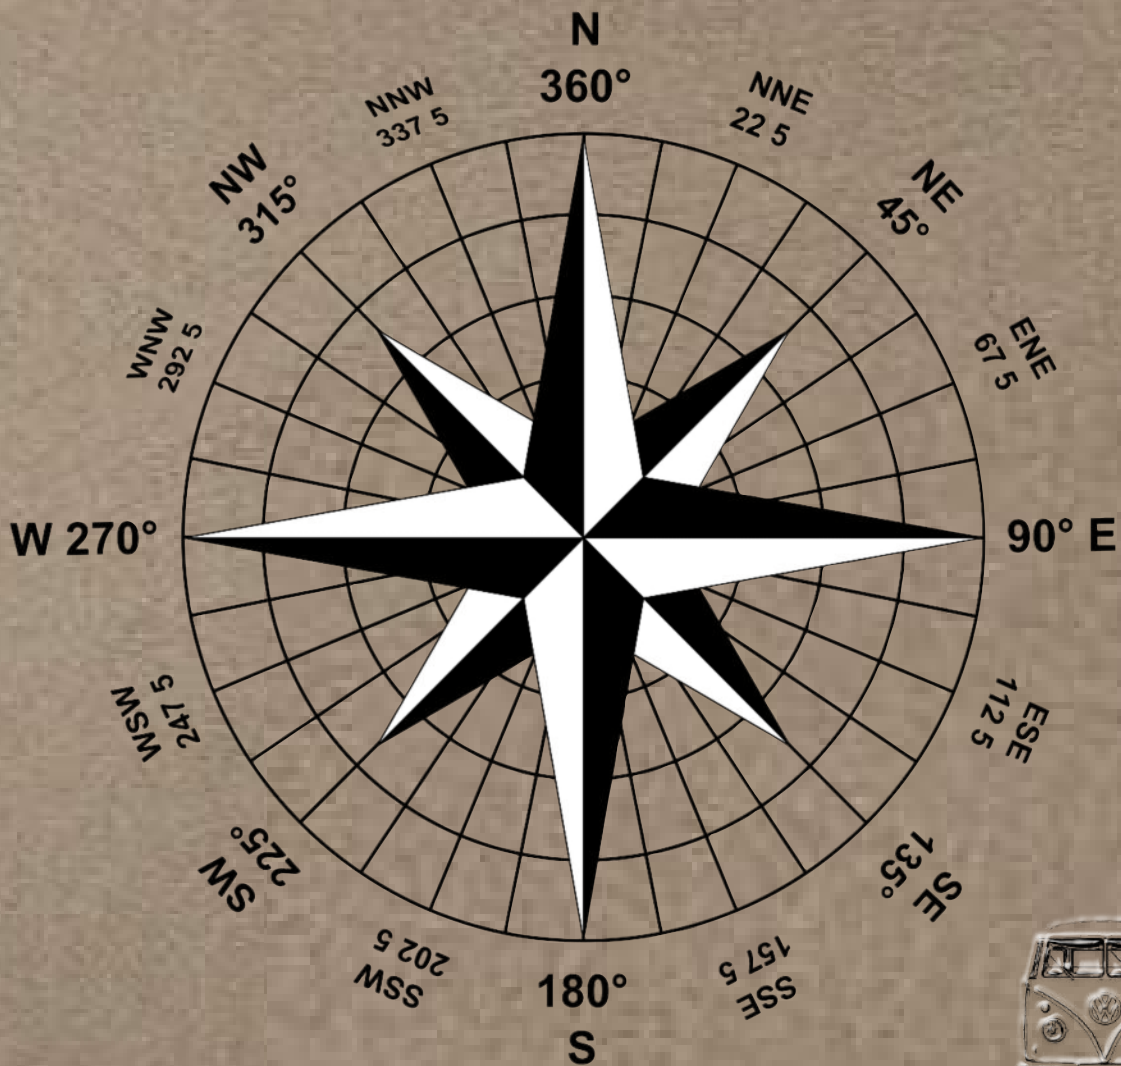

Reise- Tagebuch

A solid brown horizontal bar.

A solid light gray horizontal bar at the bottom of the page.